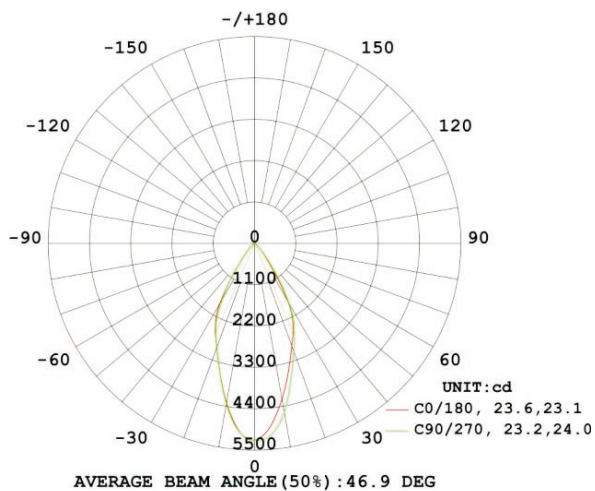

8" 40W - 3400 LM

CPS LED LIGHTING

843-407-6803

SALES@CPSLED.COM

WWW.CPSLED.COM