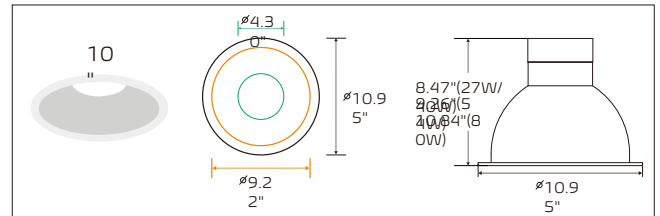

## Dimensions

Mounting Diameters:  
4"-4.7"

Mounting Diameters:  
7.7"-8.4"

Mounting Diameters:  
6"-6.7"

Mounting Diameters:  
10"-10.7"