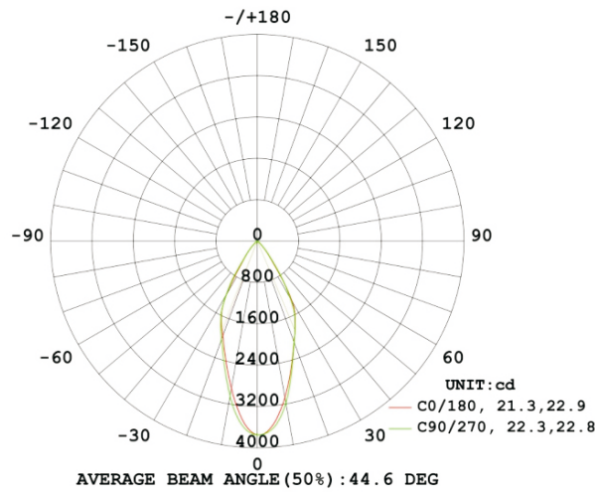

CPS LED LIGHTING

8" 27W - 2376 LM