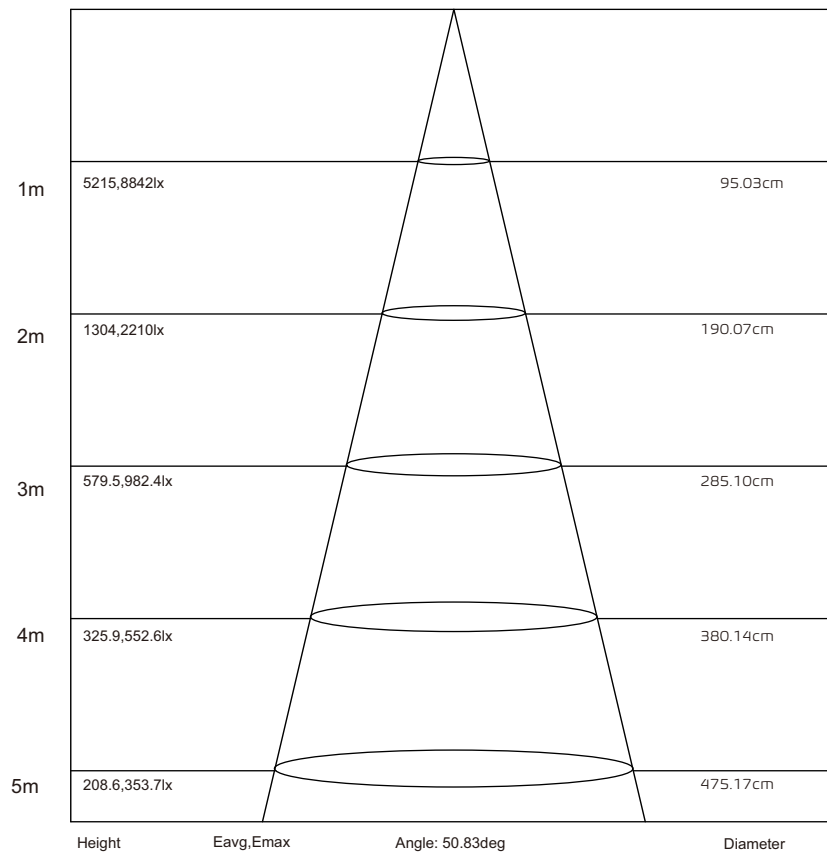

# CPS LED LIGHTING

8" 80W - 6800 LM

VERAGE BEAM ANGLE(50%): 51.6°

Flux out: 3897lm

Note: The Curves indicate the illuminated area and the average illumination when the luminaire is at different distance.

CPS LED LIGHTING