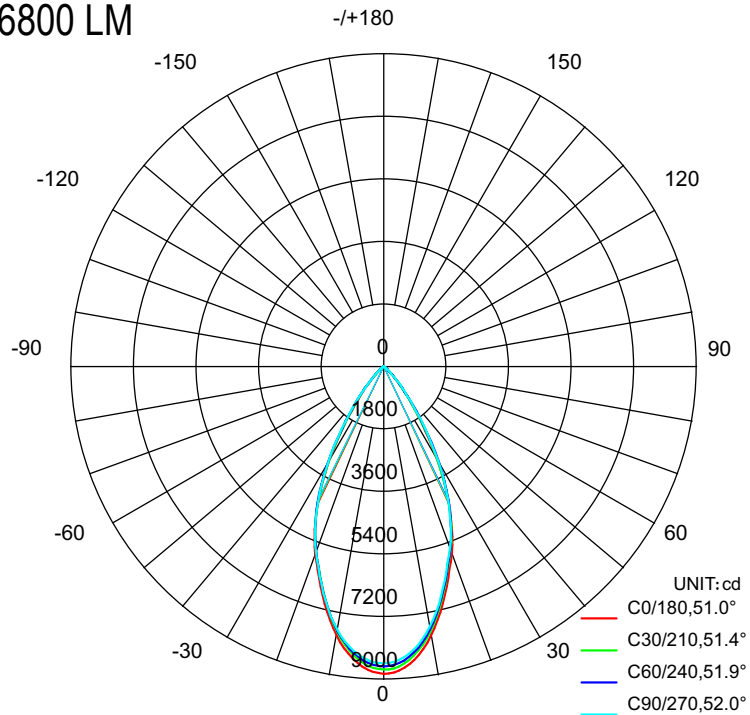

# CPS LED LIGHTING

8" 80W - 6800 LM

VERAGE BEAM ANGLE(50%): 51.6°

Flux out: 3897lm

Note: The Curves indicate the illuminated area and the average illumination when the luminaire is at different distance.

CPS LED LIGHTING