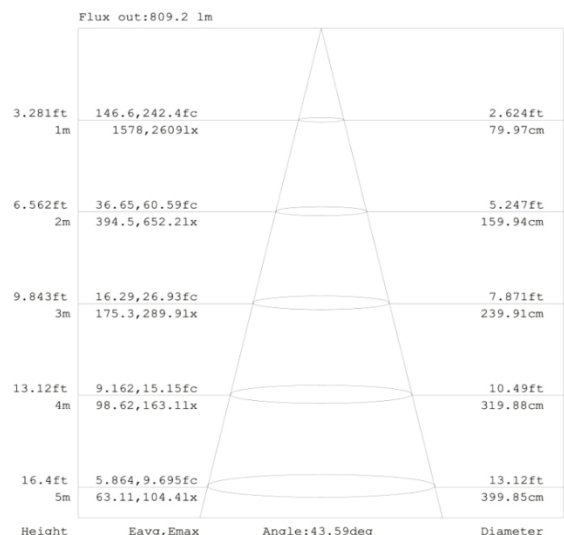

CPS LED LIGHTING

CHARACTERISTICS

UL, DLC, uCLus listed

Provided with steel friction clips allowing for installation in variety of commercial recessed open frame rough-in sections.

UL 8750 LED equipment in lighting products

0-10V dimming type is continuous

Optional low voltage 100-277V emergency LED driver for lighting up to 120 minutes in event of power failure

Meets critical life-safety lighting requirements.

Product can dim to 10%

Meets critical life

Aluminum housing acts as heat sink to maximize life

4/6/8/10 inch mounting options available

cULus listed for damp locations

In compliance with IES LM-80 testing measurements

7 year limited warranty

LED ENGINE DIMENSIONS			
18W	2PCS/ CTN	11.3"X9.3"X6.1"	6 LBS
27W	2PCS/ CTN	11.3"X9.3"X6.1"	6 LBS
40W	2PCS/ CTN	11.3"X9.3"X6.1"	6 LBS
40W TUNABLE	2PCS/ CTN	11.22"X9.25"X6.5"	7 LBS
54W	2PCS/ CTN	11.3"X9.3"X6.1"	7 LBS
80W	2PCS/ CTN	21.85"X11.02"X12.8"	20 LBS
LED TRIM DIMENSIONS			
6	2PCS/ CTN	8.9"X8.9"X9.3"	2 LBS
8	2PCS/ CTN	11.3"X11.3"X10.1"	2.2 LBS
10	2PCS/ CTN	12.5"X12.5"X10.5"	3.1 LBS
LED FRAME DIMENSIONS			
6	6PCS/CTN	19.9"X16"X8.5"	17.9 LBS
8	6PCS/CTN	19.9"X16"X8.5"	18.1 LBS
10	4PCS/CTN	19.9"X16"X8.5"	18.8 LBS

Photometric:

8" 18W - 1584 LM

CPS LED LIGHTING
843-407-6803
SALES@CPSLED.COM
WWW.CPSLED.COM