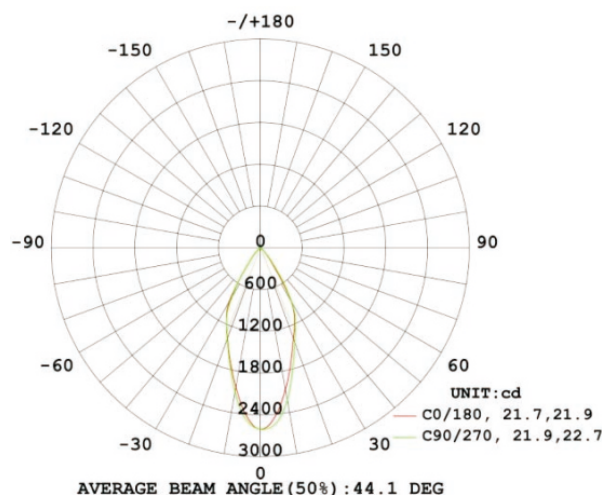

CPS LED LIGHTING

CHARACTERISTICS

UL, DLC, uCLus listed

Provided with steel friction clips allowing for installation in variety of commercial recessed open frame rough-in sections.

UL 8750 LED equipment in lighting products

0-10V dimming type is continuous

Optional low voltage 100-277V emergency LED driver for lighting up to 120 minutes in event of power failure

Meets critical life-safety lighting requirements.

Product can dim to 10%

Meets critical life

Aluminum housing acts as heat sink to maximize life

4/6/8/10 inch mounting options available

cULus listed for damp locations

In compliance with IES LM-80 testing measurements

7 year limited warranty

LED ENGINE DIMENSIONS			
18W	2PCS/ CTN	11.3"X9.3"X6.1"	6 LBS
27W	2PCS/ CTN	11.3"X9.3"X6.1"	6 LBS
40W	2PCS/ CTN	11.3"X9.3"X6.1"	6 LBS
40W TUNABLE	2PCS/ CTN	11.22"X9.25"X6.5"	7 LBS
54W	2PCS/ CTN	11.3"X9.3"X6.1"	7 LBS
80W	2PCS/ CTN	21.85"X11.02"X12.8"	20 LBS
LED TRIM DIMENSIONS			
6	2PCS/ CTN	8.9"X8.9"X9.3"	2 LBS
8	2PCS/ CTN	11.3"X11.3"X10.1"	2.2 LBS
10	2PCS/ CTN	12.5"X12.5"X10.5"	3.1 LBS
LED FRAME DIMENSIONS			
6	6PCS/CTN	19.9"X16"X8.5"	17.9 LBS
8	6PCS/CTN	19.9"X16"X8.5"	18.1 LBS
10	4PCS/CTN	19.9"X16"X8.5"	18.8 LBS

Photometric:

8" 18W - 1584 LM

CPS LED LIGHTING
843-407-6803
SALES@CPSLED.COM
WWW.CPSLED.COM