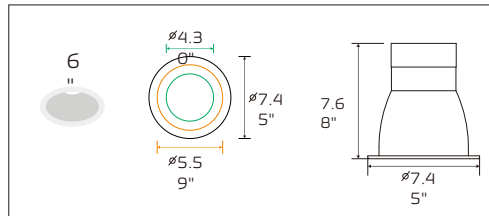

## Dimensions

Mounting Diameters:  
4"-4.7"

Mounting Diameters:  
7.7"-8.4"

Mounting Diameters:  
6"-6.7"

Mounting Diameters:  
10"-10.7"