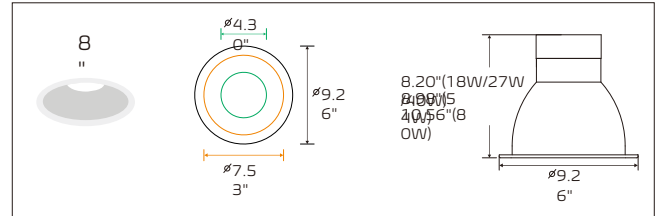

Mounting Diameters:
7.7"-8.4"