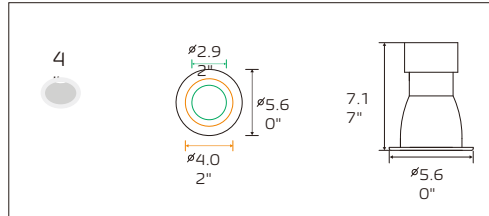

# CPS LED LIGHTING

8" 80W - 6800 LM

VERAGE BEAM ANGLE(50%): 51.6°

Flux out: 3897lm

Note: The Curves indicate the illuminated area and the average illumination when the luminaire is at different distance.

CPS LED LIGHTING

## Dimensions

Mounting Diameters:  
4"-4.7"

Mounting Diameters:  
7.7"-8.4"

Mounting Diameters:  
6"-6.7"

Mounting Diameters:  
10"-10.7"