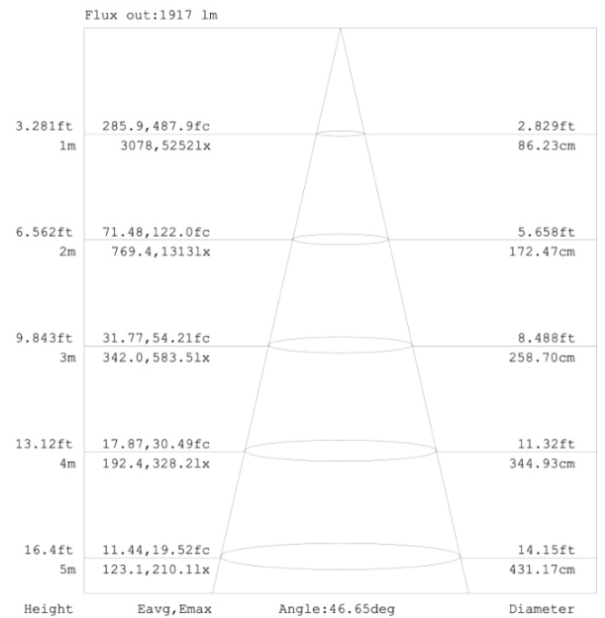

8" 40W - 3400 LM

CPS LED LIGHTING

843-407-6803

SALES@CPSLED.COM

WWW.CPSLED.COM