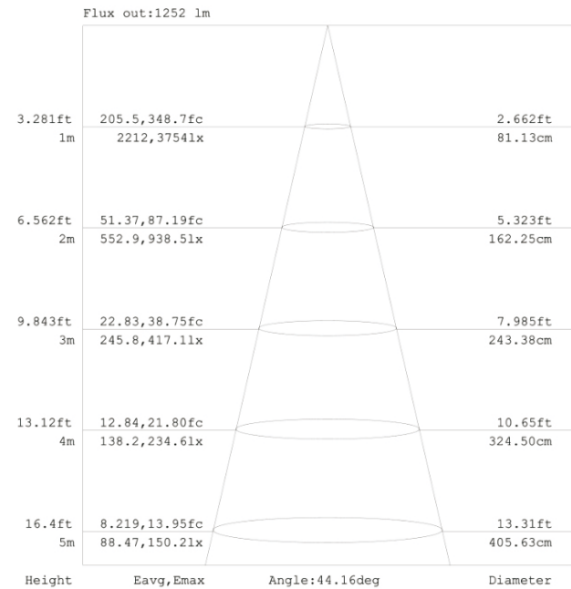

CPS LED LIGHTING

8" 27W - 2376 LM